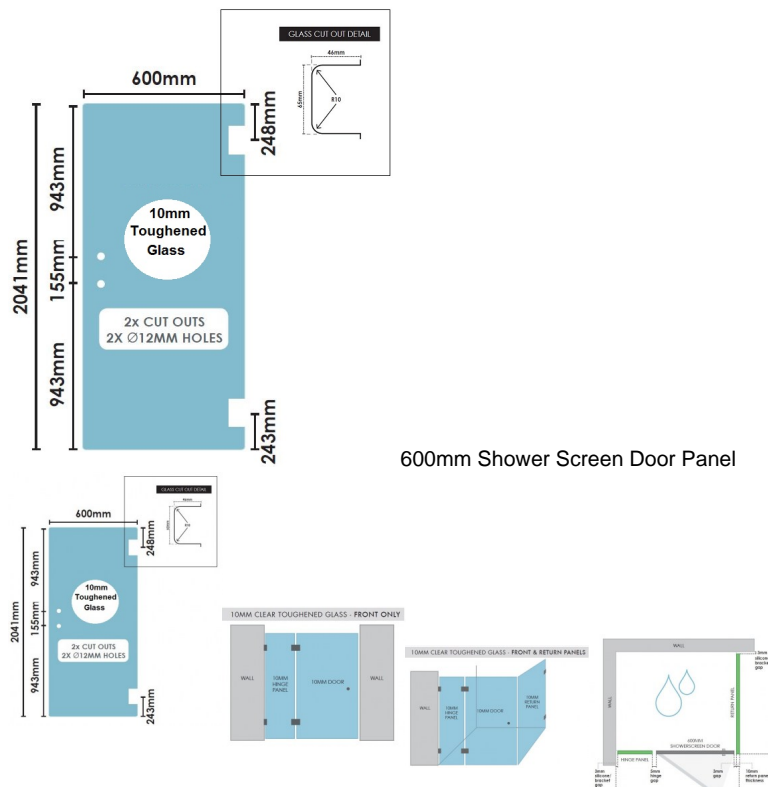

## 600(w)x2041(h)x10mm Glass Shower Screen Handle Open Door Panel

600mm Shower Screen Door Panel

### For use with a Door Handle.

- Width: 600mm
- Height: 2041mm
- Thickness: 10mm
- Weight: 31kg
- Can be swung off a wall or a [hinge panel](#)

Requires 1 x Door Handle and 2 x Hinges.

Rating: Not Rated Yet

## 600(w)x2041(h)x10mm Shower Screen Door Panel

---

- Width: 600mm
- Height: 2041mm
- Thickness: 10mm
- Weight: 31kg
- Can be swung off a wall or a [hinge panel](#)

Requires 1 x Door Handle and 2 x Hinges.