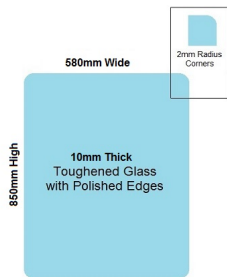

580x850x10mm Toughened and Heat Soaked Glass with Polished edges

Glass is certified to Australian Standards

- Width: 580mm
- Height: 850mm
- Thickness: 10mm
- Weight: 12kg

Suitable for installation with:

- Posts
- Side Fix glass clamps

Rating: Not Rated Yet

Price
\$ 52.00

\$ 4.73

[Ask a question about this product](#)

Description

Glass is certified to Australian Standards

- Width: 580mm
- Height: 850mm
- Thickness: 10mm
- Weight: 12kg

580 x 850 Toughened Glass Balustrade Panel

Suitable for installation with:

- Posts
- Side Fix glass clamps

///