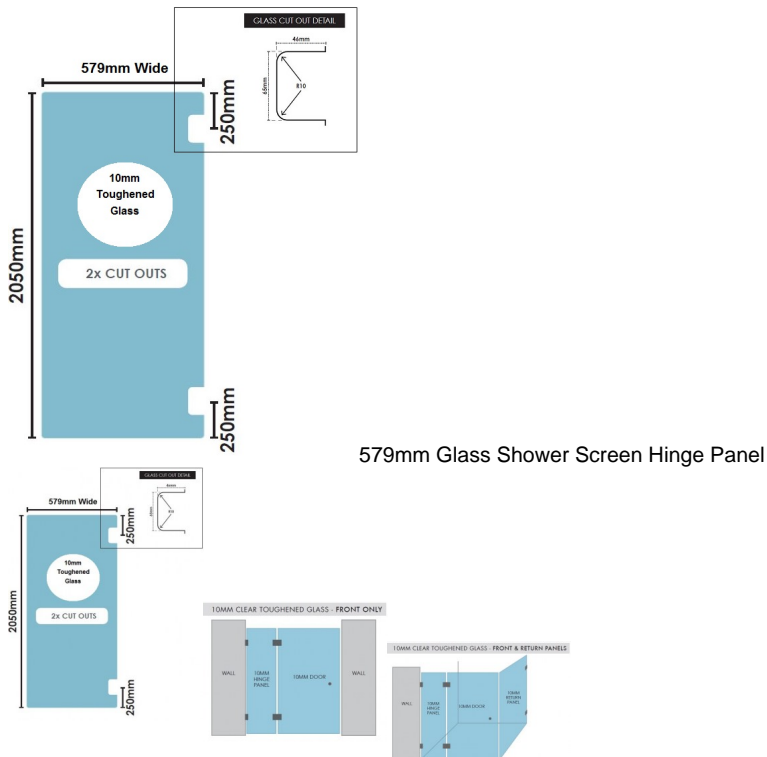

579(w)x2050(h)x10mm Glass Shower Screen Hinge Panel

579mm Glass Shower Screen Hinge Panel

- Width: 579mm
- Height: 2050mm
- Thickness: 10mm
- Weight: 30kg
- Allow a 3mm Gap between the wall and glass and a 5mm Gap between this panel and the door.

When installed using U Channel:

- When installed with a 600mm door in a corner configuration using a return panel the overall width will be 1208mm
- When installed with a 600mm door between two wall the overall width will be 1198mm

Rating: Not Rated Yet

Price

\$ 181.00

\$ 16.45

[Ask a question about this product](#)

Description

- Width: 579mm
- Height: 2050mm
- Thickness: 10mm
- Weight: 30kg
- Allow a 3mm Gap between the wall and glass and a 5mm Gap between this panel and the door.