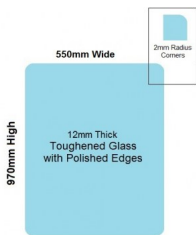

## 550x970x12mm Toughened Glass Balustrade Panels with Polished edges

550 x 970 Toughened Glass Balustrade Panel

Toughened Glass Panel for Glass Balustrade

Glass is certified to Australian Standards

- Width: 550mm
- Height: 970mm
- Thickness: 12mm
- Weight: 17kg
- Treatment: Toughened and Heat Soaked
- Edges: Polished all 4 sides

## 550 x 970 Toughened Glass Balustrade Panel

---

Toughened Glass Panel for Glass Balustrade

Glass is certified to Australian Standards

- Width: 550mm
- Height: 970mm
- Thickness: 12mm
- Weight: 17kg
- Treatment: Toughened and Heat Soaked
- Edges: Polished all 4 sides