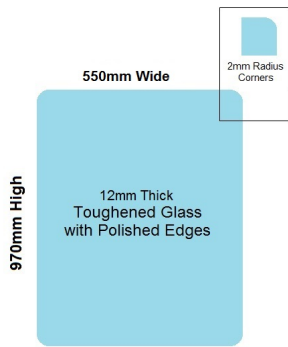

## 550x970x12mm Toughened Glass Balustrade Panels with Polished edges

550 x 970 Toughened Glass Balustrade Panel

Toughened Glass Panel for Glass Balustrade

Glass is certified to Australian Standards

- Width: 550mm
- Height: 970mm
- Thickness: 12mm
- Weight: 17kg
- Treatment: Toughened and Heat Soaked
- Edges: Polished all 4 sides

Suitable for installation with:

- Friction Spigots
- Deck Mount Channel
- Side Fix glass clamps off posts

Rating: Not Rated Yet

**Price**  
\$ 55.00

\$ 5.00

[Ask a question about this product](#)

Description

## 550 x 970 Toughened Glass Balustrade Panel

---

Toughened Glass Panel for Glass Balustrade

Glass is certified to Australian Standards

- Width: 550mm
- Height: 970mm
- Thickness: 12mm
- Weight: 17kg
- Treatment: Toughened and Heat Soaked
- Edges: Polished all 4 sides