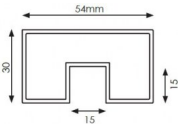

54x30mm 5800mm Long Slotted Rectangle Tube for Glass Balustrade / Pool Fence Top Rail

DIYGLASS
www.diyglass.com.au

54x30mm 5800mm Long Glass Top Rail Tube

DIYGLASS
www.diyglass.com.au

- Fits directly onto the top of the glass
- Use for Glass Balustrade or Glass Pool Fence Top Rail
- 316 grade Stainless Steel
- 15x15mm Slot
- Install with glazing rubber or silicon directly to the glass
- Available in Mirror or satin finish

Rating: Not Rated Yet

Price

\$ 329.00

\$ 29.91

[Ask a question about this product](#)

Description

- Fits directly onto the top of the glass
- Use for Glass Balustrade or Glass Pool Fence Top Rail
- 316 grade Stainless Steel
- 15x15mm Slot
- Install with glazing rubber or silicon directly to the glass
- Available in Mirror or satin finish