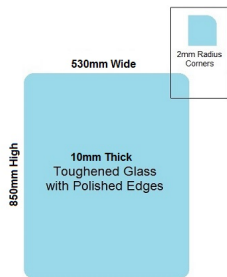

530x850x10mm Toughened and Heat Soaked Glass with Polished edges

Glass is certified to Australian Standards

- Width: 530mm
- Height: 850mm
- Thickness: 10mm
- Weight: 11kg

Suitable for installation with:

- Posts
- Side Fix glass clamps

Rating: Not Rated Yet

Price
\$ 47.00

\$ 4.27

[Ask a question about this product](#)

Description

Glass is certified to Australian Standards

- Width: 530mm
- Height: 850mm
- Thickness: 10mm
- Weight: 11kg