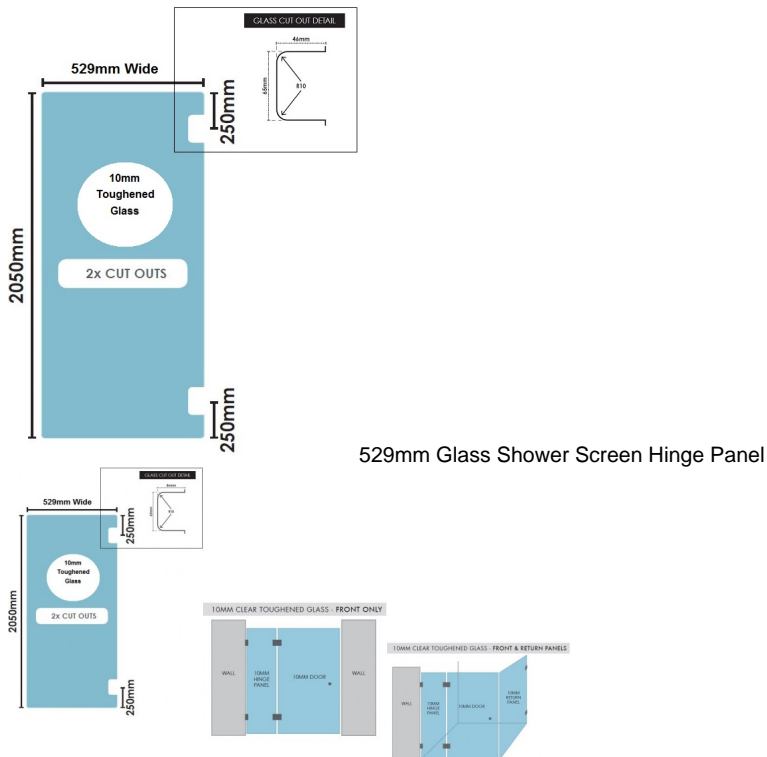

529(w)x2050(h)x10mm Glass Shower Screen Hinge Panel

- Width: 529mm
- Height: 2050mm
- Thickness: 10mm
- Weight: 27kg
- Allow a 3mm Gap between the wall and glass and a 5mm Gap between this panel and the door.

When installed using U Channel:

- When installed with a 600mm door in a corner configuration using a return panel the overall width will be 1158mm
- When installed with a 600mm door between two wall the overall width will be 1148mm

Rating: Not Rated Yet

Price

\$ 166.00

\$ 15.09

[Ask a question about this product](#)

Description

- Width: 529mm
- Height: 2050mm
- Thickness: 10mm
- Weight: 27kg
- Allow a 3mm Gap between the wall and glass and a 5mm Gap between this panel and the door.