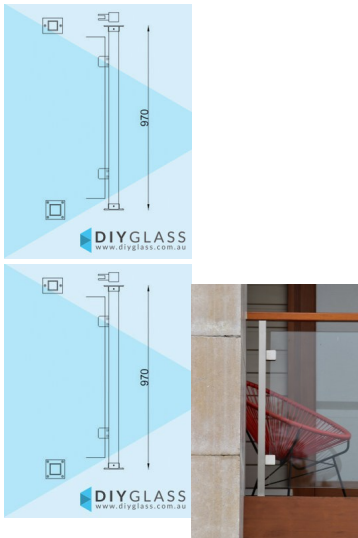

End Post - 50x50 Square Glass Clamp for Timber Rail

50x50 Square Glass Clamp End Post for Timber Rail •Position: End •Use: Glass Balustrade •Material: 50x50 Satin Finish Stainless Steel •Height: 970mm •Grade: 316 Marine Grade Stainless •Base: 4 Hole Square Flange •Top: 2 Hole Rectangle Flange •Glass: Install with 850mm Glass Panels •Handrail: Install with Timber Handrail

Rating: Not Rated Yet

Price

\$ 230.00

\$ 20.91

[Ask a question about this product](#)

Description

- Position: End
- Use: Glass Balustrade
- Material: 50x50 Satin Finish Stainless Steel
- Height: 970mm
- Grade: 316 Marine Grade Stainless
- Base: 4 Hole Square Flange
- Top: 2 Hole Rectangle Flange
- Glass: Install with 850mm Glass Panels
- Handrail: Install with Timber Handrail