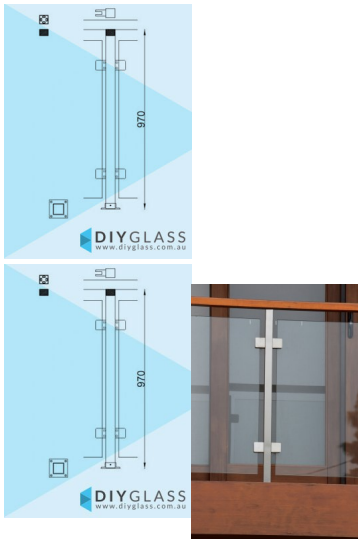

Centre Post - 50x50 Square Glass Clamp for Timber Rail

- Position: Centre
- Use: Glass Balustrade
- Material: 50x50 Satin Finish Stainless Steel
- Height: 970mm
- Grade: 316 Marine Grade Stainless
- Base: 4 Hole Square Flange
- Top: 2 Hole Rectangle Flange
- Glass: Install with 850mm Glass Panels
- Handrail: Install with Timber Handrail

Rating: Not Rated Yet

Price

\$ 280.00

\$ 25.45

[Ask a question about this product](#)

Description

- Position: Centre
- Use: Glass Balustrade
- Material: 50x50 Satin Finish Stainless Steel
- Height: 970mm
- Grade: 316 Marine Grade Stainless
- Base: 4 Hole Square Flange
- Top: 2 Hole Rectangle Flange
- Glass: Install with 850mm Glass Panels
- Handrail: Install with Timber Handrail