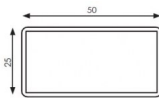

50x25mm 5800mm Long Rectangle Tube for Glass Balustrade Offset Rail

DIYGLASS
www.diyglass.com.au

50x25mm Glass Offset Rail Tube

DIYGLASS
www.diyglass.com.au

- 50x25mm 5800mm Long Rectangle Tube
- 316 grade Stainless Steel
- Available in Mirror or satin finish

Rating: Not Rated Yet

Price

\$ 218.00

\$ 19.82

[Ask a question about this product](#)

Description

- 50x25mm 5800mm Long Rectangle Tube
- 316 grade Stainless Steel
- Available in Mirror or satin finish

///