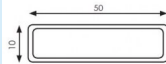

## 50x10mm 5800mm Long Rectangle Tube for Glass Balustrade Offset Rail

DIYGLASS  
www.diyglass.com.au

50x10mm 2900mm Long Glass Offset Rail Tube

DIYGLASS  
www.diyglass.com.au

- 50x10mm 5800mm Long Rectangle Tube
- 316 grade Stainless Steel
- Available in Mirror or satin finish

Rating: Not Rated Yet

**Price**

\$ 152.45

\$ 13.86

[Ask a question about this product](#)

Description

- 50x10mm 5800mm Long Rectangle Tube
- 316 grade Stainless Steel
- Available in Mirror or satin finish

// //