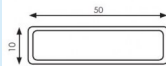

## 50x10mm 2900mm Long Rectangle Tube for Glass Balustrade Offset Rail

DIYGLASS  
www.diyglass.com.au

50x10mm 2900mm Long Glass Offset Rail Tube

DIYGLASS  
www.diyglass.com.au

- 50x10mm 2900mm Long Rectangle Tube
- 316 grade Stainless Steel
- Available in Mirror or satin finish

### Description

- 50x10mm 2900mm Long Rectangle Tube
- 316 grade Stainless Steel
- Available in Mirror or satin finish

///