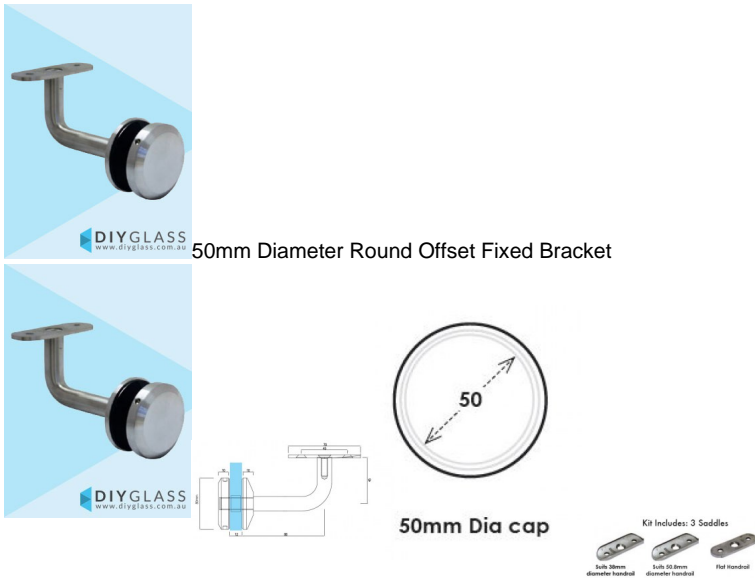

50mm Diameter Round Offset Fixed Bracket - Suits round and Flat Rails

- 50mm Diameter Round Cap
- Suits round or flat rails
- Includes 3 Saddles 38mm, 50mm and Flat. You can simply change the saddle to use with different profile handrails.
- Requires a 20mm Diameter Hole in the Glass

Rating: Not Rated Yet

Price
\$ 27.55

\$ 2.50

[Ask a question about this product](#)

Description

- 50mm Diameter Round Cap
- Suits round or flat rails
- Includes 3 Saddles 38mm, 50mm and Flat. You can simply change the saddle to use with different profile handrails.
- Requires a 20mm Diameter Hole in the Glass