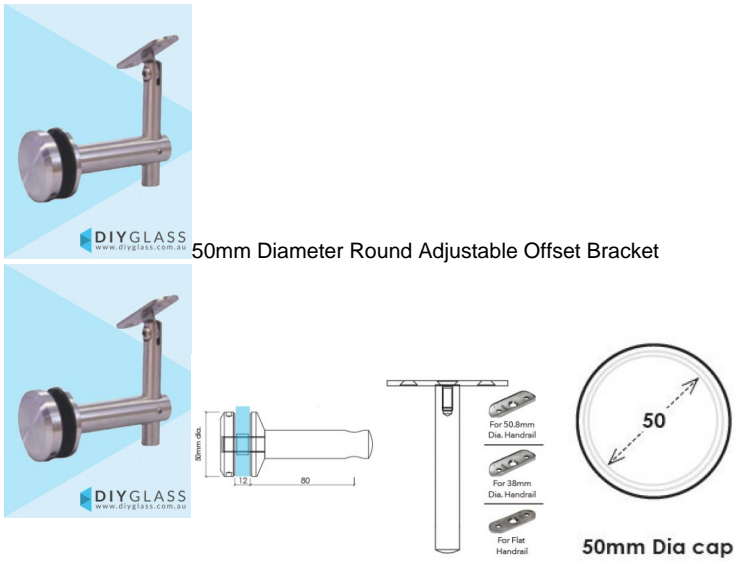

50mm Diameter Round Offset Bracket - Adjustable Height - Fixed Saddle

- 50mm Diameter Round Cap
- Suits Round and Flat Rails
- Adjustable Height
- Fixed Saddle
- Includes 3 Saddles 38mm, 50mm and Flat. You can simply change the saddle to use with different profile handrails.
- Requires a 20mm Diameter Hole in the Glass

Rating: Not Rated Yet

Price
\$ 38.50

\$ 3.50

[Ask a question about this product](#)

Description

- 50mm Diameter Round Cap
- Suits Round and Flat Rails
- Adjustable Height
- Fixed Saddle
- Includes 3 Saddles 38mm, 50mm and Flat. You can simply change the saddle to use with different profile handrails.
- Requires a 20mm Diameter Hole in the Glass