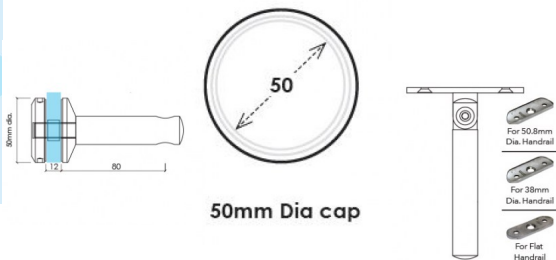

50mm Diameter Round Offset Bracket - Adjustable Height - Adjustable Saddle

50mm Diameter Round Adjustable Offset Bracket

50mm Dia cap

- 50mm Diameter Round Cap
- Suits round and flat rails
- Adjustable Height
- Adjustable Saddle
- Includes 3 Saddles 38mm, 50mm and Flat. You can simply change the saddle to use with different profile handrails.
- Requires a 20mm Diameter Hole in the Glass

Rating: Not Rated Yet

Price
\$ 40.00

\$ 3.64

[Ask a question about this product](#)

Description

- 50mm Diameter Round Cap
- Suits round and flat rails
- Adjustable Height
- Adjustable Saddle
- Includes 3 Saddles 38mm, 50mm and Flat. You can simply change the saddle to use with different profile handrails.
- Requires a 20mm Diameter Hole in the Glass