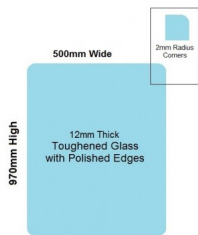

500x970x12mm Toughened Glass Balustrade Panels with Polished edges

500 x 970 Toughened Glass Balustrade Panel

Toughened Glass Panel for Glass Balustrade

Glass is certified to Australian Standards

- Width: 500mm
- Height: 970mm
- Thickness: 12mm
- Weight: 15kg
- Treatment: Toughened and Heat Soaked
- Edges: Polished all 4 sides

Suitable for installation with:

- Friction Spigots
- Deck Mount Channel
- Side Fix glass clamps off posts

Rating: Not Rated Yet

Price
\$ 50.00

\$ 4.55

[Ask a question about this product](#)

Description

500 x 970 Toughened Glass Balustrade Panel

Toughened Glass Panel for Glass Balustrade

Glass is certified to Australian Standards

- Width: 500mm
- Height: 970mm
- Thickness: 12mm
- Weight: 15kg
- Treatment: Toughened and Heat Soaked
- Edges: Polished all 4 sides