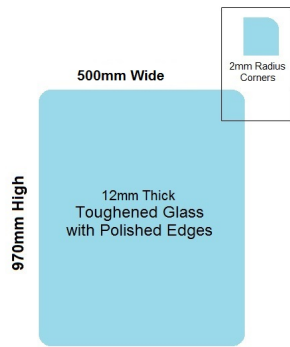

500x970x12mm Toughened Glass Balustrade Panels with Polished edges

500 x 970 Toughened Glass Balustrade Panel

Toughened Glass Panel for Glass Balustrade

Glass is certified to Australian Standards

- Width: 500mm
- Height: 970mm
- Thickness: 12mm
- Weight: 15kg
- Treatment: Toughened and Heat Soaked
- Edges: Polished all 4 sides

Suitable for installation with:

- Friction Spigots
- Deck Mount Channel
- Side Fix glass clamps off posts

Rating: Not Rated Yet

Price
\$ 50.00

\$ 4.55

[Ask a question about this product](#)

Description

500 x 970 Toughened Glass Balustrade Panel

Toughened Glass Panel for Glass Balustrade

Glass is certified to Australian Standards

- Width: 500mm
- Height: 970mm
- Thickness: 12mm
- Weight: 15kg
- Treatment: Toughened and Heat Soaked
- Edges: Polished all 4 sides