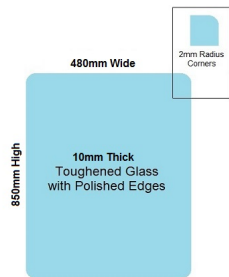

## 480x850x10mm Toughened and Heat Soaked Glass with Polished edges

### Toughend Glass Balustrade Panel

- Width: 480mm
- Height: 850mm
- Thickness: 10mm
- Weight: 10kg

Suitable for installation with:

- Posts
- Side Fix glass clamps

Glass is certified to Australian Standards

#### Toughend Glass Balustrade Panel

- Width: 480mm
- Height: 850mm
- Thickness: 10mm
- Weight: 10kg