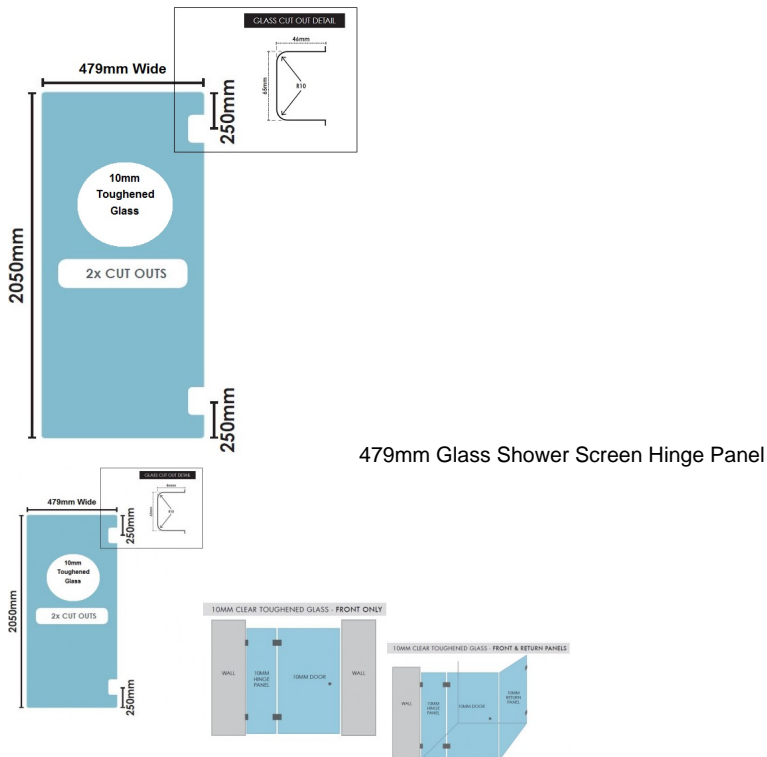

479(w)x2050(h)x10mm Glass Shower Screen Hinge Panel

479mm Glass Shower Screen Hinge Panel

- Width: 479mm
- Height: 2050mm
- Thickness: 10mm
- Weight: 24kg
- Allow a 3mm Gap between the wall and glass and a 5mm Gap between this panel and the door.

When installed using Wall Brackets:

- When installed with a 600mm door in a corner configuration using a return panel the overall width will be 1100mm
- When installed with a 600mm door between two wall the overall width will be 1090mm

When installed using U Channel:

- When installed with a 600mm door in a corner configuration using a return panel the overall width will be 1108mm
- When installed with a 600mm door between two wall the overall width will be 1098mm