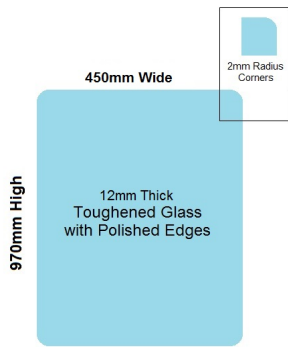

450x970x12mm Toughened Glass Balustrade Panels with Polished edges

450 x 970 Toughened Glass Balustrade Panel

Toughened Glass Panel for Glass Balustrade

Glass is certified to Australian Standards

- Width: 450mm
- Height: 970mm
- Thickness: 12mm
- Weight: 14kg
- Treatment: Toughened and Heat Soaked
- Edges: Polished all 4 sides

Suitable for installation with:

- Friction Spigots
- Deck Mount Channel
- Side Fix glass clamps off posts

Rating: Not Rated Yet

Price
\$ 45.00

\$ 4.09

[Ask a question about this product](#)

Description

450 x 970 Toughened Glass Balustrade Panel

Toughened Glass Panel for Glass Balustrade

Glass is certified to Australian Standards

- Width: 450mm
- Height: 970mm
- Thickness: 12mm
- Weight: 14kg
- Treatment: Toughened and Heat Soaked
- Edges: Polished all 4 sides