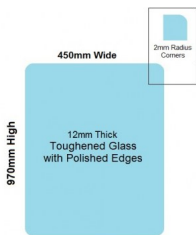

450x970x12mm Toughened Glass Balustrade Panels with Polished edges

450 x 970 Toughened Glass Balustrade Panel

Toughened Glass Panel for Glass Balustrade

Glass is certified to Australian Standards

- Width: 450mm
- Height: 970mm
- Thickness: 12mm
- Weight: 14kg
- Treatment: Toughened and Heat Soaked
- Edges: Polished all 4 sides

Suitable for installation with:

- Friction Spigots
- Deck Mount Channel
- Side Fix glass clamps off posts

Rating: Not Rated Yet

Price
\$ 45.00

\$ 4.09

[Ask a question about this product](#)

Description

450 x 970 Toughened Glass Balustrade Panel

Toughened Glass Panel for Glass Balustrade

Glass is certified to Australian Standards

- Width: 450mm
- Height: 970mm
- Thickness: 12mm
- Weight: 14kg
- Treatment: Toughened and Heat Soaked
- Edges: Polished all 4 sides