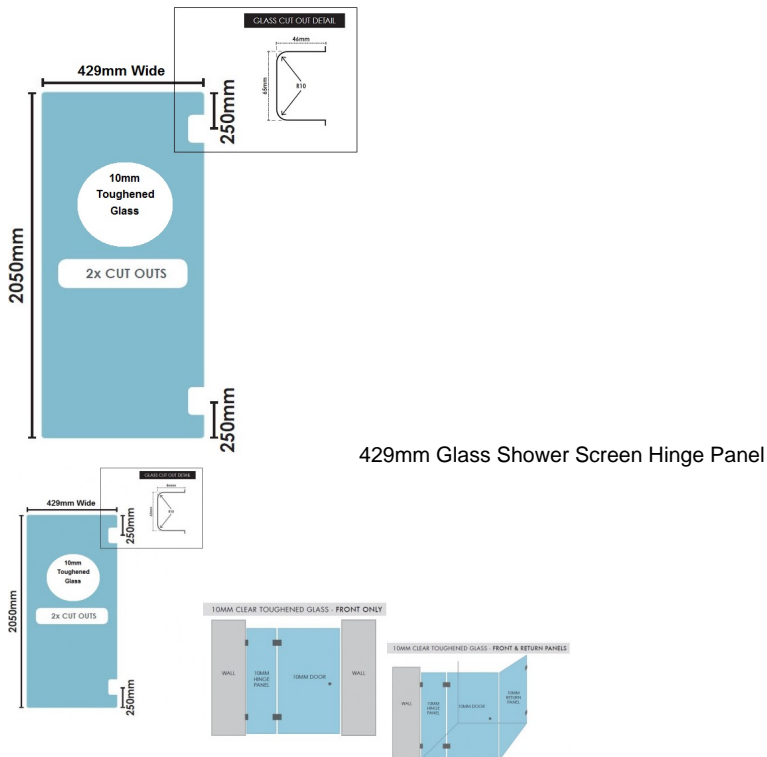

429(w)x2050(h)x10mm Glass Shower Screen Hinge Panel

- Width: 429mm
- Height: 2050mm
- Thickness: 10mm
- Weight: 22kg
- Allow a 3mm Gap between the wall and glass and a 5mm Gap between this panel and the door.

When installed using U Channel:

- When installed with a 600mm door in a corner configuration using a return panel the overall width will be 1058mm
- When installed with a 600mm door between two wall the overall width will be 1048mm

Rating: Not Rated Yet

Price

\$ 134.00

\$ 12.18

[Ask a question about this product](#)

Description

- Width: 429mm
- Height: 2050mm
- Thickness: 10mm
- Weight: 22kg
- Allow a 3mm Gap between the wall and glass and a 5mm Gap between this panel and the door.