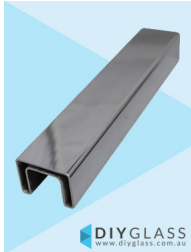

## 40x30mm 5800mm Long Slotted Rectangle Tube for Glass Balustrade / Pool Fence Top Rail

DIYGLASS  
www.diyglass.com.au

40x30mm 5800mm Long Glass Top Rail Tube

DIYGLASS  
www.diyglass.com.au

- Fits directly onto the top of the glass
- Use for Glass Balustrade or Glass Pool Fence Top Rail
- 316 grade Stainless Steel
- 24x24mm Slot
- Install with glazing rubber or silicon directly to the glass
- Available in Mirror or satin finish

Rating: Not Rated Yet

**Price**

\$ 271.00

\$ 24.64

[Ask a question about this product](#)

Description

- Fits directly onto the top of the glass
- Use for Glass Balustrade or Glass Pool Fence Top Rail
- 316 grade Stainless Steel
- 24x24mm Slot
- Install with glazing rubber or silicon directly to the glass
- Available in Mirror or satin finish