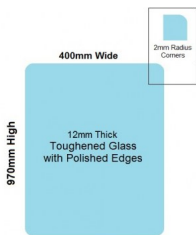

## 400x970x12mm Toughened Glass Balustrade Panels with Polished edges

400 x 970 Toughened Glass Balustrade Panel

Toughened Glass Panel for Glass Balustrade

Glass is certified to Australian Standards

- Width: 400mm
- Height: 970mm
- Thickness: 12mm
- Weight: 15kg
- Treatment: Toughened and Heat Soaked
- Edges: Polished all 4 sides

## 400 x 970 Toughened Glass Balustrade Panel

---

Toughened Glass Panel for Glass Balustrade

Glass is certified to Australian Standards

- Width: 400mm
- Height: 970mm
- Thickness: 12mm
- Weight: 15kg
- Treatment: Toughened and Heat Soaked
- Edges: Polished all 4 sides