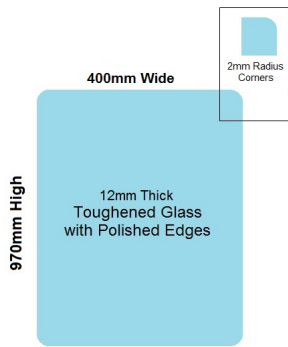

## 400x970x12mm Toughened Glass Balustrade Panels with Polished edges

400 x 970 Toughened Glass Balustrade Panel

Toughened Glass Panel for Glass Balustrade

Glass is certified to Australian Standards

- Width: 400mm
- Height: 970mm
- Thickness: 12mm
- Weight: 15kg
- Treatment: Toughened and Heat Soaked
- Edges: Polished all 4 sides

Suitable for installation with:

- Friction Spigots
- Deck Mount Channel
- Side Fix glass clamps off posts

Rating: Not Rated Yet

**Price**  
\$ 40.00

\$ 3.64

[Ask a question about this product](#)

Description

## 400 x 970 Toughened Glass Balustrade Panel

---

Toughened Glass Panel for Glass Balustrade

Glass is certified to Australian Standards

- Width: 400mm
- Height: 970mm
- Thickness: 12mm
- Weight: 15kg
- Treatment: Toughened and Heat Soaked
- Edges: Polished all 4 sides