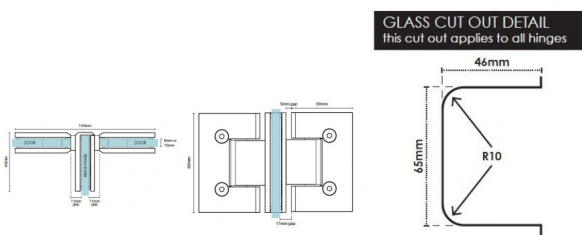

## 3 Way Glass to Glass Chrome Shower Screen Door Hinge

2 required per door

- 3 Way Glass to Glass Hinge allows for 2 x Doors from 1 x Hinge Panel
- Chrome Plated Finish
- Square Finish Edges
- Suitable for 8mm & 10mm Glass
- "D" Style Glass Cutouts
- Self Closing from approximately 25 Degrees
- Dual Action - opens inwards and outwards (90 Degrees inwards and Outwards)
- Will hold door at 90 degrees inwards, 90 Degree Outwards and 180 Degrees closed.
- Made from solid brass
- Allen Key & Gaskets included

Maximum Door Weight when 2 hinges used is 35kg

Maximum Door Width when 2 hinges used is 800mm

Rating: Not Rated Yet

**Price**

\$ 115.00

\$ 10.45

### Description

2 required per door

- 3 Way Glass to Glass Hinge allows for 2 x Doors from 1 x Hinge Panel
- Chrome Plated Finish
- Square Finish Edges
- Suitable for 8mm & 10mm Glass
- "D" Style Glass Cutouts
- Self Closing from approximately 25 Degrees
- Dual Action - opens inwards and outwards (90 Degrees inwards and Outwards)
- Will hold door at 90 degrees inwards, 90 Degree Outwards and 180 Degrees closed.
- Made from solid brass
- Allen Key & Gaskets included

Maximum Door Weight when 2 hinges used is 35kg

Maximum Door Width when 2 hinges used is 800mm

// //