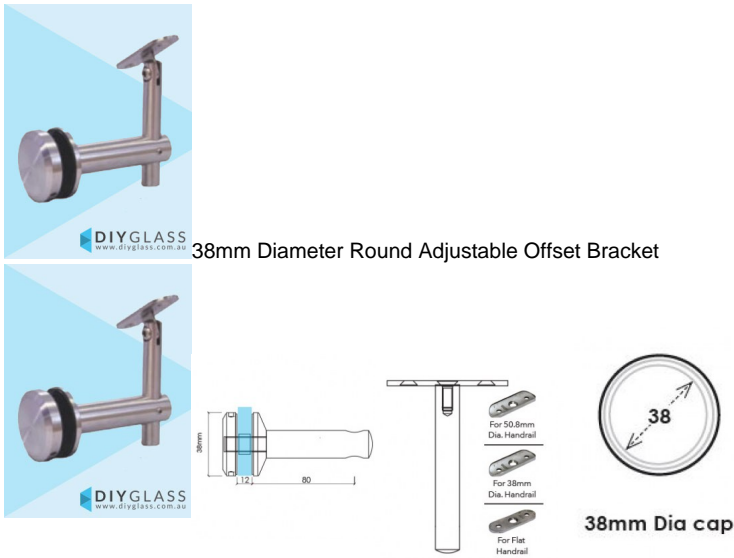

## 38mm Diameter Round Offset Bracket - Adjustable Height - Fixed Saddle

- 38mm Diameter Round Cap
- Suits round or flat rails
- Adjustable Height
- Fixed Saddle
- Includes 3 Saddles 38mm, 50mm and Flat. You can simply change the saddle to use with different profile handrails.
- Requires a 20mm Hole in the Glass

### Description

- 38mm Diameter Round Cap
- Suits round or flat rails
- Adjustable Height
- Fixed Saddle
- Includes 3 Saddles 38mm, 50mm and Flat. You can simply change the saddle to use with different profile handrails.
- Requires a 20mm Hole in the Glass