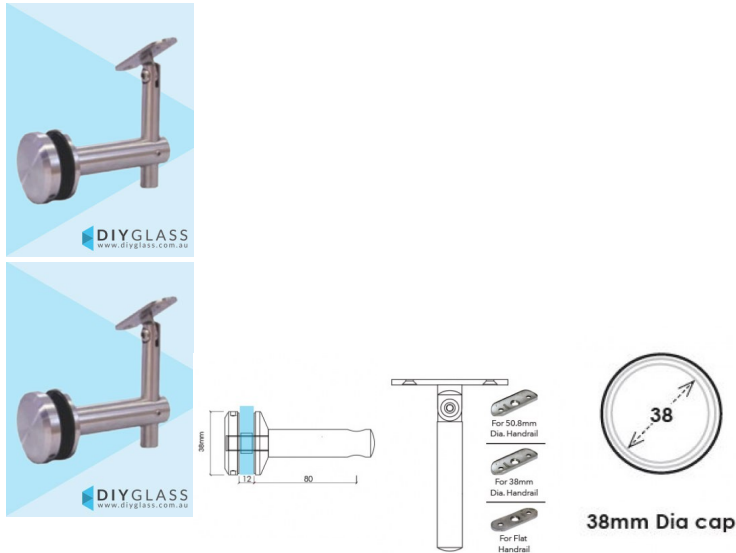

38mm Diameter Round Offset Bracket - Adjustable Height - Adjustable Saddle

- 38mm Diameter Round Cap
- Suits round and flat rails
- Adjustable Height
- Adjustable Saddle
- Includes 3 Saddles 38mm, 50mm and Flat. You can simply change the saddle to use with different profile handrails.
- Requires a 20mm Diameter Hole in the Glass

Rating: Not Rated Yet

Price

\$ 38.50

\$ 3.50

[Ask a question about this product](#)

Description

- 38mm Diameter Round Cap
- Suits round and flat rails
- Adjustable Height
- Adjustable Saddle
- Includes 3 Saddles 38mm, 50mm and Flat. You can simply change the saddle to use with different profile handrails.
- Requires a 20mm Diameter Hole in the Glass