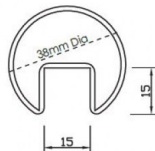

38mm 5800mm Long Slotted Round Tube for Glass Balustrade / Pool Fence Top Rail

38mm 5800mm Long Glass Top Rail Tube

- 38mm 5800mm Long Slotted Tube
- Use for Glass Balustrade or Glass Pool Fence Top Rail
- Fits directly onto the top of the glass
- 316 grade Stainless Steel
- 14x14mm Slot
- Install with glazing rubber or silicon directly to the glass
- Available in Mirror or satin finish

Rating: Not Rated Yet

Price

\$ 214.00

\$ 19.45

[Ask a question about this product](#)

Description

- 38mm 5800mm Long Slotted Tube
- Use for Glass Balustrade or Glass Pool Fence Top Rail
- Fits directly onto the top of the glass
- 316 grade Stainless Steel
- 14x14mm Slot
- Install with glazing rubber or silicon directly to the glass
- Available in Mirror or satin finish