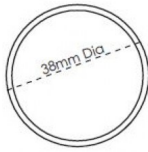

## 38mm 5800mm Long Round Tube for Glass Balustrade Offset Rail

DIYGLASS  
www.diyglass.com.au

38mm Glass Offset Rail Tube

DIYGLASS  
www.diyglass.com.au

- 38mm 5800mm Long Round Tube
- 316 grade Stainless Steel
- Available in Mirror or satin finish

Rating: Not Rated Yet

**Price**

\$ 156.00

\$ 14.18

[Ask a question about this product](#)

Description

- 38mm 5800mm Long Round Tube
- 316 grade Stainless Steel
- Available in Mirror or satin finish

// //