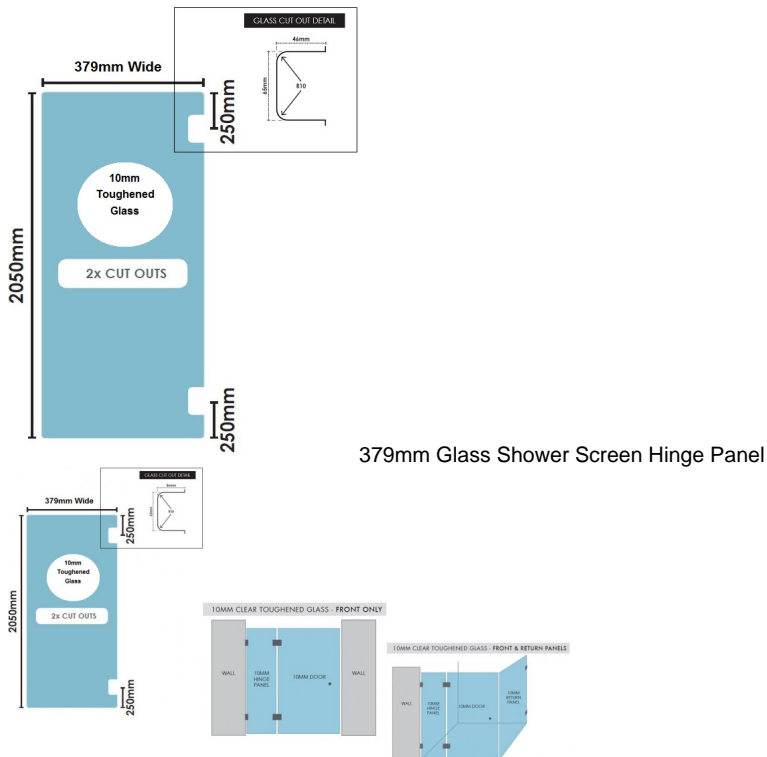

379(w)x2050(h)x10mm Glass Shower Screen Hinge Panel

- Width: 379mm
- Height: 2050mm
- Thickness: 10mm
- Weight: 19kg
- Allow a 3mm Gap between the wall and glass and a 5mm Gap between this panel and the door.

When installed using U Channel:

- When installed with a 600mm door in a corner configuration using a return panel the overall width will be 1008mm
- When installed with a 600mm door between two wall the overall width will be 998mm

Rating: Not Rated Yet

Price

\$ 118.00

\$ 10.73

[Ask a question about this product](#)

Description

- Width: 379mm
- Height: 2050mm
- Thickness: 10mm
- Weight: 19kg
- Allow a 3mm Gap between the wall and glass and a 5mm Gap between this panel and the door.