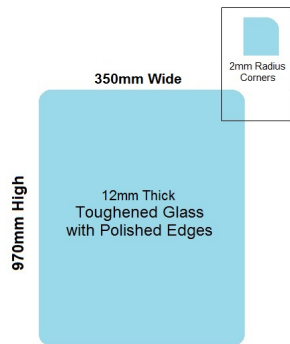

350x970x12mm Toughened Glass Balustrade Panels with Polished edges

350 x 970 Toughened Glass Balustrade Panel