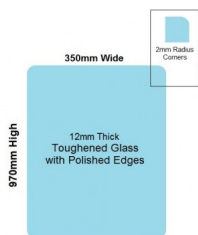

Toughened Glass Panel for Glass Balustrade

Glass is certified to Australian Standards

Suitable for installation with:

Rating: Not Rated Yet

Price
$ 35.00

$ 3.18

[Ask a question about this product](#)

Description

Toughened Glass Panel for Glass Balustrade

Glass is certified to Australian Standards

- Width: 350mm