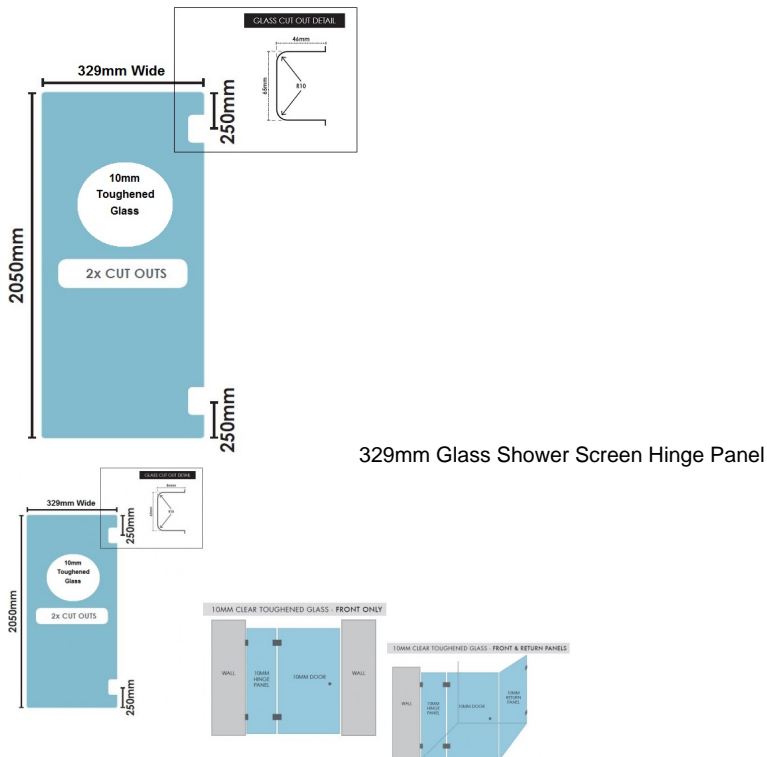

## 329(w)x2050(h)x10mm Glass Shower Screen Hinge Panel

- Width: 329mm
- Height: 2050mm
- Thickness: 10mm
- Weight: 17kg
- Allow a 3mm Gap between the wall and glass and a 5mm Gap between this panel and the door.

When installed using U Channel:

- When installed with a 600mm door in a corner configuration using a return panel the overall width will be 958mm
- When installed with a 600mm door between two wall the overall width will be 948mm

Rating: Not Rated Yet

**Price**

\$ 102.00

\$ 9.27

[Ask a question about this product](#)

Description

- Width: 329mm
- Height: 2050mm
- Thickness: 10mm
- Weight: 17kg
- Allow a 3mm Gap between the wall and glass and a 5mm Gap between this panel and the door.