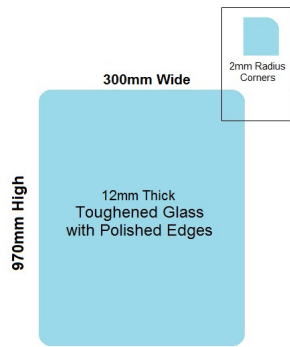

## 300x970x12mm Toughened Glass Balustrade Panels with Polished edges

300 x 970 Toughened Glass Balustrade Panel

Toughened Glass Panel for Glass Balustrade

Glass is certified to Australian Standards

- Width: 300mm
- Height: 970mm
- Thickness: 12mm
- Weight: 10kg
- Treatment: Toughened and Heat Soaked
- Edges: Polished all 4 sides

Suitable for installation with:

- Friction Spigots
- Deck Mount Channel
- Side Fix glass clamps off posts

Rating: Not Rated Yet

**Price**  
\$ 30.00

\$ 2.73

[Ask a question about this product](#)

Description

## 300 x 970 Toughened Glass Balustrade Panel

---

Toughened Glass Panel for Glass Balustrade

Glass is certified to Australian Standards

- Width: 300mm
- Height: 970mm
- Thickness: 12mm
- Weight: 10kg
- Treatment: Toughened and Heat Soaked
- Edges: Polished all 4 sides