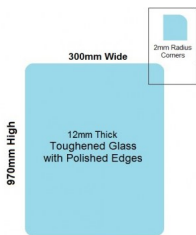

## 300x970x12mm Toughened Glass Balustrade Panels with Polished edges

300 x 970 Toughened Glass Balustrade Panel

Toughened Glass Panel for Glass Balustrade

Glass is certified to Australian Standards

- Width: 300mm
- Height: 970mm
- Thickness: 12mm
- Weight: 10kg
- Treatment: Toughened and Heat Soaked
- Edges: Polished all 4 sides

Suitable for installation with:

- Friction Spigots
- Deck Mount Channel
- Side Fix glass clamps off posts

Rating: Not Rated Yet

**Price**  
\$ 30.00

\$ 2.73

[Ask a question about this product](#)

Description

## 300 x 970 Toughened Glass Balustrade Panel

---

Toughened Glass Panel for Glass Balustrade

Glass is certified to Australian Standards

- Width: 300mm
- Height: 970mm
- Thickness: 12mm
- Weight: 10kg
- Treatment: Toughened and Heat Soaked
- Edges: Polished all 4 sides