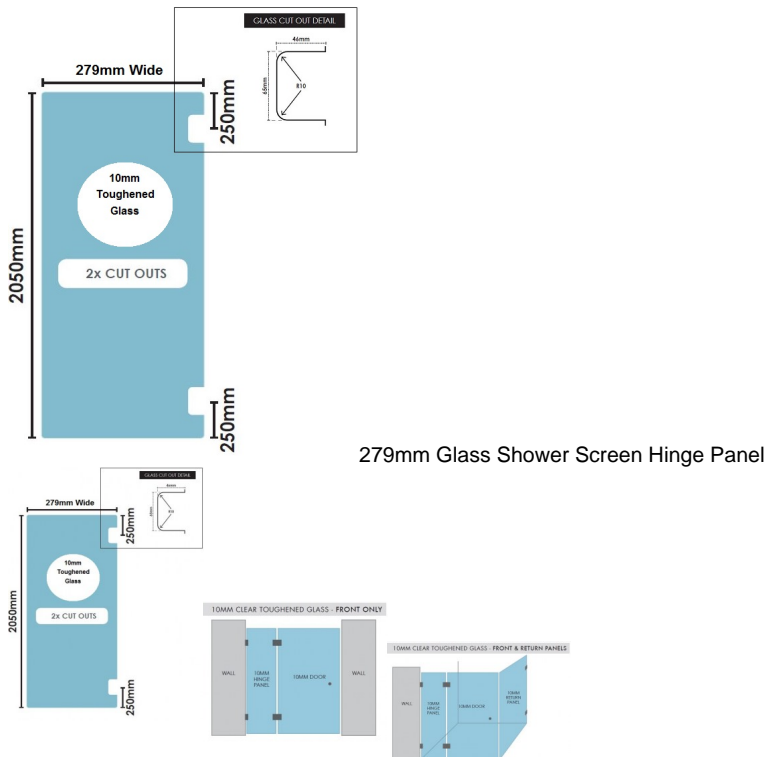

## 279(w)x2050(h)x10mm Glass Shower Screen Hinge Panel

- Width: 279mm
- Height: 2050mm
- Thickness: 10mm
- Weight: 14kg
- Allow a 3mm Gap between the wall and glass and a 5mm Gap between this panel and the door.

When installed using U Channel:

- When installed with a 600mm door in a corner configuration using a return panel the overall width will be 908mm
- When installed with a 600mm door between two wall the overall width will be 898mm

### Description

- Width: 279mm
- Height: 2050mm
- Thickness: 10mm
- Weight: 14kg
- Allow a 3mm Gap between the wall and glass and a 5mm Gap between this panel and the door.

### When installed using U Channel:

- When installed with a 600mm door in a corner configuration using a return panel the overall width will be 908mm
- When installed with a 600mm door between two wall the overall width will be 898mm