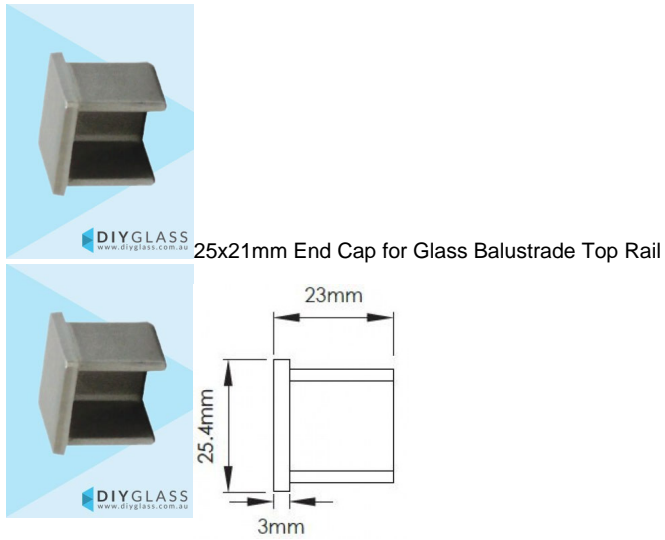

25x21mm End Cap for Glass Balustrade / Pool Fence Top Rail

- 316 grade Stainless Steel
- Use for Glass Balustrade or Glass Pool Fence Top Rail
- Fit by Welding or epoxy glue
- Available in Mirror or satin finish

Rating: Not Rated Yet

Price
\$ 6.00

\$ 0.55

[Ask a question about this product](#)

Description

- 316 grade Stainless Steel
- Use for Glass Balustrade or Glass Pool Fence Top Rail
- Fit by Welding or epoxy glue
- Available in Mirror or satin finish