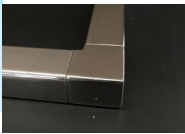

25x21mm 90 Degree Joiner for Glass Balustrade / Pool Fence Top Rail

25x21mm 90 Degree Joiner for Glass Top Rail

- Joins 25x21mm Slotted Tube at a 90 degree angle (on a corner)
- 316 grade Stainless Steel
- Fit by Welding or epoxy glue
- Available in Mirror or satin finish

Rating: Not Rated Yet

Price
\$ 20.80

\$ 1.89

[Ask a question about this product](#)

Description

- Joins 25x21mm Slotted Tube at a 90 degree angle (on a corner)
- 316 grade Stainless Steel
- Fit by Welding or epoxy glue
- Available in Mirror or satin finish