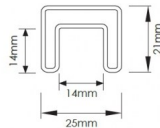

## 25x21mm 5800mm Long Slotted Rectangle Tube for Glass Balustrade / Pool Fence Top Rail

25x21mm 5800mm Long Slotted Glass Balustrade Top Rail

- Use for Glass Balustrade or Glass Pool Fence Top Rail
- Fits directly onto the top of the glass
- 316 grade Stainless Steel
- 14x14mm Slot
- Install with glazing rubber or silicon directly to the glass
- Available in Mirror or satin finish

Rating: Not Rated Yet

**Price**

\$ 153.00

\$ 13.91

[Ask a question about this product](#)

Description

- Use for Glass Balustrade or Glass Pool Fence Top Rail
- Fits directly onto the top of the glass
- 316 grade Stainless Steel
- 14x14mm Slot
- Install with glazing rubber or silicon directly to the glass
- Available in Mirror or satin finish