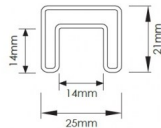

25x21mm 2900mm Long Slotted Rectangle Tube for Glass Balustrade / Pool Fence Top Rail

25x21mm 5800mm Long Slotted Glass Balustrade Top Rail

- Use for Glass Balustrade or Glass Pool Fence Top Rail
- Fits directly onto the top of the glass
- 316 grade Stainless Steel
- 14x14mm Slot
- Install with glazing rubber or silicon directly to the glass
- Available in Mirror or satin finish

Rating: Not Rated Yet

Price
\$ 75.40

\$ 6.85

[Ask a question about this product](#)

Description

- Use for Glass Balustrade or Glass Pool Fence Top Rail
- Fits directly onto the top of the glass
- 316 grade Stainless Steel
- 14x14mm Slot
- Install with glazing rubber or silicon directly to the glass
- Available in Mirror or satin finish