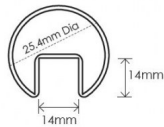

25.4mm 5800mm Long Slotted Round Tube for Glass Balustrade / Pool Fence Top Rail

25mm 5800mm Long Glass Top Rail Tube

- 25.4mm 5800mm Long Slotted Tube
- Use for Glass Balustrade or Glass Pool Fence Top Rail
- Fits directly onto the top of the glass
- 316 grade Stainless Steel
- 14x14mm Slot
- Install with glazing rubber or silicon directly to the glass
- Available in Mirror or satin finish

Rating: Not Rated Yet

Price

\$ 163.00

\$ 14.82

[Ask a question about this product](#)

Description

- 25.4mm 5800mm Long Slotted Tube
- Use for Glass Balustrade or Glass Pool Fence Top Rail
- Fits directly onto the top of the glass
- 316 grade Stainless Steel
- 14x14mm Slot
- Install with glazing rubber or silicon directly to the glass
- Available in Mirror or satin finish