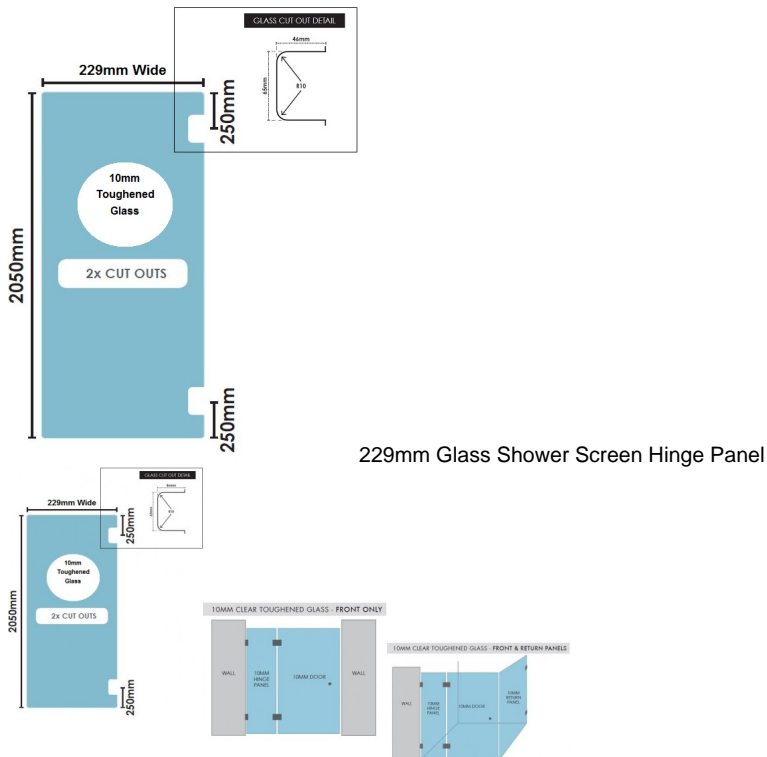

229(w)x2050(h)x10mm Glass Shower Screen Hinge Panel

- Width: 229mm
- Height: 2050mm
- Thickness: 10mm
- Weight: 12kg
- Allow a 3mm Gap between the wall and glass and a 5mm Gap between this panel and the door.

When installed using U Channel:

- When installed with a 600mm door in a corner configuration using a return panel the overall width will be 858mm
- When installed with a 600mm door between two wall the overall width will be 848mm

Rating: Not Rated Yet

Price
\$ 72.00

\$ 6.55

[Ask a question about this product](#)

Description

- Width: 229mm
- Height: 2050mm
- Thickness: 10mm
- Weight: 12kg
- Allow a 3mm Gap between the wall and glass and a 5mm Gap between this panel and the door.