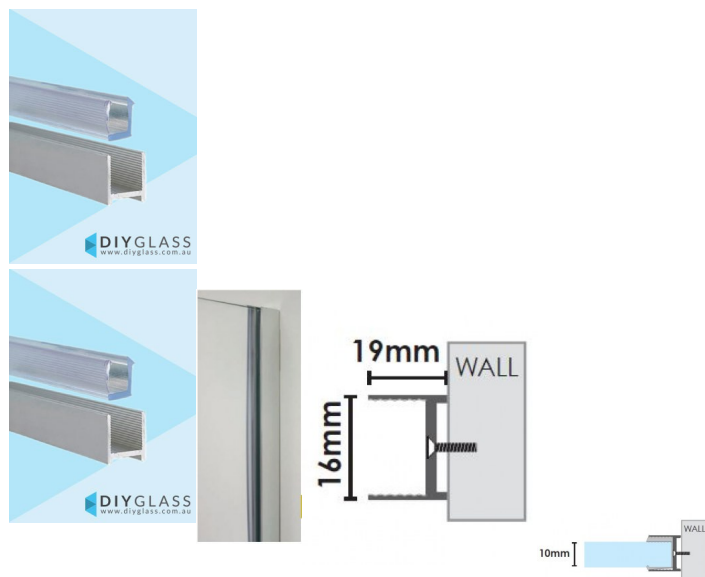

19mm Wide 2100mm Long Chrome Shower Screen Aluminium U Channel

- 19mm Slimline Anodised Aluminium Channel
- Adds 8mm to the overall glass width
- High Polished Chrome Look Finish
- Dry Glaze System - No need for silicon in glass
- Suits 10mm Glass
- Consider using where the wall is out of square (up to 6mm) or where a slimline channel looks is desired
- Unique Aluminium extrusion has internal ribs which hold secure 2part Clear Glazing PVC
- Fast Installation
- U-Channel & 2 Part Glazing PVC Included

Rating: Not Rated Yet

Price

\$ 48.00

\$ 4.36

[Ask a question about this product](#)

Description

- 19mm Slimline Anodised Aluminium Channel
- Adds 8mm to the overall glass width
- High Polished Chrome Look Finish
- Dry Glaze System - No need for silicon in glass
- Suits 10mm Glass
- Consider using where the wall is out of square (up to 6mm) or where a slimline channel looks is desired
- Unique Aluminium extrusion has internal ribs which hold secure 2part Clear Glazing PVC
- Fast Installation
- U-Channel & 2 Part Glazing PVC Included