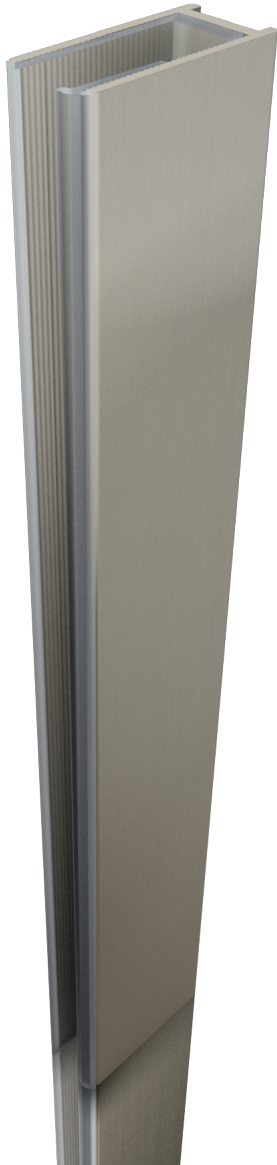

**Brushed Nickel 35mm Deep 2100mm Long Shower Screen Wall Channel**

## Brushed Nickel 35mm Deep 2100mm Long Shower Screen Wall Channel

---

- 35mm Deep Aluminium Channel
- Adds 10mm to 25mm to the overall glass width
- Brushed Nickel Finish
- Dry Glaze System - No need for silicon in glass
- Suits 10mm Glass
- Consider using where the wall is out of square (up to 15mm) or where a slimline channel looks is desired
- Unique Aluminium extrusion has internal ribs which hold secure 2part Clear Glazing PVC
- Fast Installation
- U-Channel & 2 Part Glazing PVC Included

### Description

- 35mm Deep Aluminium Channel
- Adds 10mm to 25mm to the overall glass width
- Brushed Nickel Finish
- Dry Glaze System - No need for silicon in glass
- Suits 10mm Glass
- Consider using where the wall is out of square (up to 15mm) or where a slimline channel looks is desired
- Unique Aluminium extrusion has internal ribs which hold secure 2part Clear Glazing PVC
- Fast Installation
- U-Channel & 2 Part Glazing PVC Included