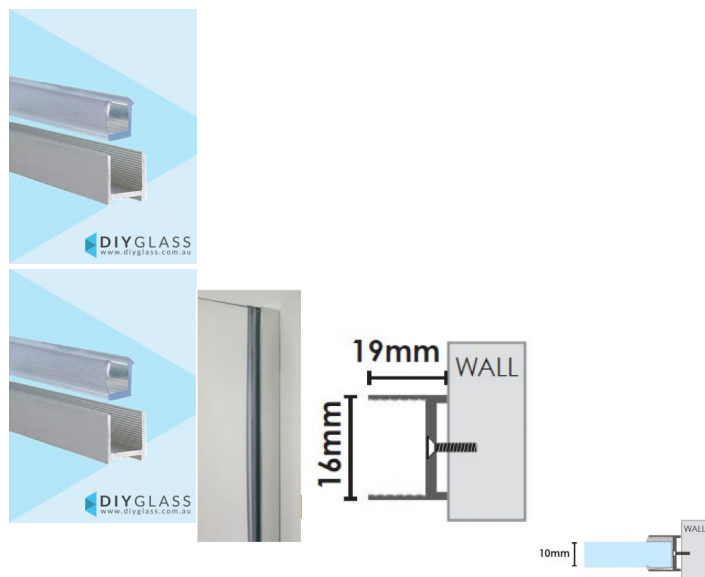

19mm Deep 2100mm Long Satin Shower Screen Aluminium U Channel

- 19mm Slimline Anodised Aluminium Channel
- Adds 8mm to the overall glass width
- Satin Finish
- Dry Glaze System - No need for silicon in glass
- Suits 10mm Glass
- Consider using where the wall is out of square (up to 6mm) or where a slimline channel looks is desired
- Unique Aluminium extrusion has internal ribs which hold secure 2part Clear Glazing PVC
- Fast Installation
- U-Channel & 2 Part Glazing PVC Included

Rating: Not Rated Yet

Price

\$ 48.00

\$ 4.36

[Ask a question about this product](#)

Description

- 19mm Slimline Anodised Aluminium Channel
- Adds 8mm to the overall glass width
- Satin Finish
- Dry Glaze System - No need for silicon in glass
- Suits 10mm Glass
- Consider using where the wall is out of square (up to 6mm) or where a slimline channel looks is desired
- Unique Aluminium extrusion has internal ribs which hold secure 2part Clear Glazing PVC
- Fast Installation
- U-Channel & 2 Part Glazing PVC Included