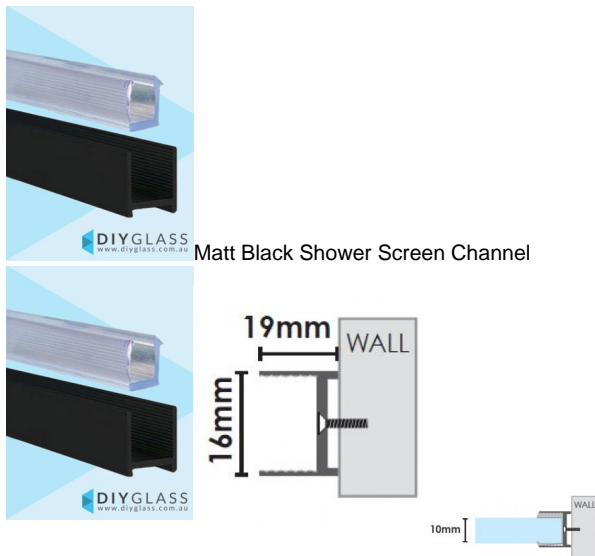

19mm Wide 2100mm long Matt Black Shower Screen Aluminium U Channel

Matt Black Shower Screen Channel

- 19mm Slimline Anodised Aluminium Channel
- Adds 8mm to the overall glass width
- Matt Black Finish
- Dry Glaze System - No need for silicon in glass
- Suits 10mm Glass
- Consider using where the wall is out of square (up to 6mm) or where a slimline channel looks is desired
- Unique Aluminium extrusion has internal ribs which hold secure 2part Clear Glazing PVC
- Fast Installation
- U-Channel & 2 Part Glazing PVC Included

Rating: Not Rated Yet

Price
\$ 53.00

\$ 4.82

[Ask a question about this product](#)

Description

- 19mm Slimline Anodised Aluminium Channel
- Adds 8mm to the overall glass width
- Matt Black Finish
- Dry Glaze System - No need for silicon in glass
- Suits 10mm Glass
- Consider using where the wall is out of square (up to 6mm) or where a slimline channel looks is desired
- Unique Aluminium extrusion has internal ribs which hold secure 2part Clear Glazing PVC
- Fast Installation
- U-Channel & 2 Part Glazing PVC Included