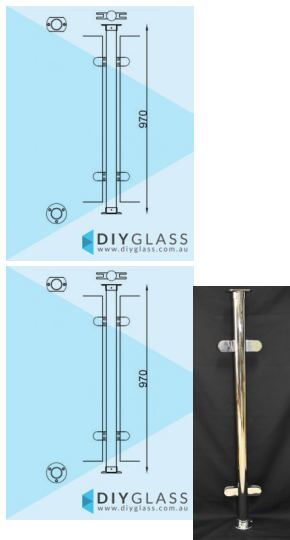

Centre Post - 2 Inch Round Glass Clamp for Timber Rail

2" Round Glass Clamp Centre Post for Timber Rail •Position: Centre •Use: Glass Balustrade •Material: 2" Mirror Finish Tube •Height: 970mm
•Grade: 316 Marine Grade Stainless •Base: 3 Hole Round Flange •Top: 2 Hole Oblong Flange •Glass: Install with 850mm Glass Panels
•Handrail: Install with Timber Handrail

Rating: Not Rated Yet

Price

\$ 250.00

\$ 22.73

[Ask a question about this product](#)

Description

- Position: Centre
- Use: Glass Balustrade
- Material: 2" Mirror Finish Tube
- Height: 970mm
- Grade: 316 Marine Grade Stainless
- Base: 3 Hole Round Flange
- Top: 2 Hole Oblong Flange
- Glass: Install with 850mm Glass Panels
- Handrail: Install with Timber Handrail