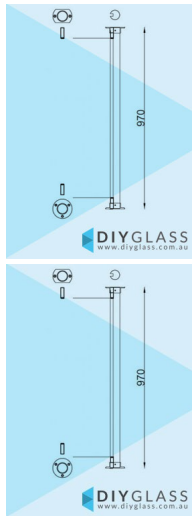

## End Post - 2 Inch Slotted for Glass Balustrade using a Timber Rail

2" Round Slotted End Post for Timber Rail •Position: End •Use: Glass Balustrade •Material: 2" Mirror Finish Single Slotted Tube •Height: 970mm •Grade: 316 Marine Grade Stainless •Base: 3 Hole Round Flange •Top: 2 Hole Oblong Flange •Glass: Install with 850mm Glass Panels •Handrail: Install with Timber Handrail

### Description

- Position: End
- Use: Glass Balustrade
- Material: 2" Mirror Finish Single Slotted Tube
- Height: 970mm
- Grade: 316 Marine Grade Stainless
- Base: 3 Hole Round Flange
- Top: 2 Hole Oblong Flange
- Glass: Install with 850mm Glass Panels
- Handrail: Install with Timber Handrail