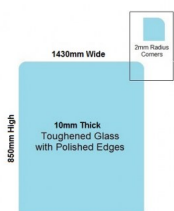

## 1430x850x10mm Toughened Glass Balustrade Panel with Polished edges

1430 x 850 Toughened Glass Balustrade Panel

Glass is certified to Australian Standards

- Width: 1430mm
- Height: 850mm
- Thickness: 10mm
- Weight: 30kg

Glass is certified to Australian Standards

- Width: 1430mm
- Height: 850mm
- Thickness: 10mm
- Weight: 30kg