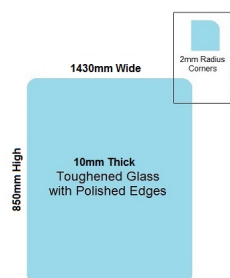

## 1430x850x10mm Toughened Glass Balustrade Panel with Polished edges

1430 x 850 Toughened Glass Balustrade Panel

Glass is certified to Australian Standards

- Width: 1430mm
- Height: 850mm
- Thickness: 10mm
- Weight: 30kg

Suitable for installation with:

- Posts
- Side Fix glass clamps

Rating: Not Rated Yet

**Price**

\$ 137.00

\$ 12.45

[Ask a question about this product](#)

Description

Glass is certified to Australian Standards

- Width: 1430mm
- Height: 850mm
- Thickness: 10mm
- Weight: 30kg

## 1430 x 850 Toughened Glass Balustrade Panel

---

Suitable for installation with:

- Posts
- Side Fix glass clamps

///