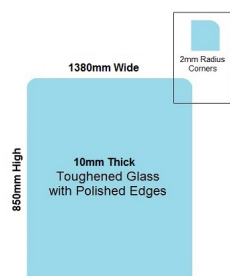

1380x850x10mm Toughened Glass Balustrade Panel with Polished edges

1380 x 850 Toughened Glass Balustrade Panel

Glass is certified to Australian Standards

- Width: 1380mm
- Height: 850mm
- Thickness: 10mm
- Weight: 29kg

Suitable for installation with:

- Posts
- Side Fix glass clamps

Rating: Not Rated Yet

Price

\$ 132.00

\$ 12.00

[Ask a question about this product](#)

Description

Glass is certified to Australian Standards

- Width: 1380mm
- Height: 850mm
- Thickness: 10mm
- Weight: 29kg

1380 x 850 Toughened Glass Balustrade Panel

Suitable for installation with:

- Posts
- Side Fix glass clamps