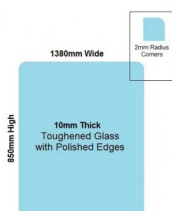

1380x850x10mm Toughened Glass Balustrade Panel with Polished edges

1380 x 850 Toughened Glass Balustrade Panel

Glass is certified to Australian Standards

- Width: 1380mm
- Height: 850mm
- Thickness: 10mm
- Weight: 29kg

Glass is certified to Australian Standards

- Width: 1380mm
- Height: 850mm
- Thickness: 10mm
- Weight: 29kg

1380 x 850 Toughened Glass Balustrade Panel

Suitable for installation with:

- Posts
- Side Fix glass clamps