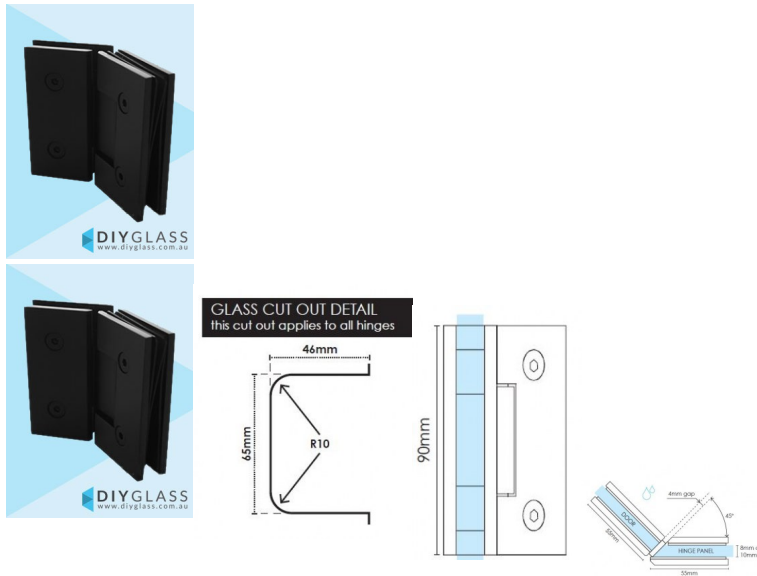

135 Degree Glass to Glass Matt Black Shower Screen Door Hinge

2 required per door

- 135 Degree Glass to Glass Hinge
- Matt Black Finish
- Square Finish Edges
- Suitable for 8mm & 10mm Glass
- "D" Style Glass Cutouts
- Self Closing from approximately 25 Degrees
- Dual Action - opens inwards and outwards
- Made from solid brass

Custom Mitre cut glass required for Hinge Panel

Maximum Door Weight when 2 hinges used is 35kg

Maximum Door Width when 2 hinges used is 800mm

Rating: Not Rated Yet

Price
\$ 88.00

\$ 8.00

[Ask a question about this product](#)

Description

2 required per door

135 Degree Glass to Glass Matt Black Shower Hinge

- 135 Degree Glass to Glass Hinge
- Matt Black Finish
- Square Finish Edges
- Suitable for 8mm & 10mm Glass
- "D" Style Glass Cutouts
- Self Closing from approximately 25 Degrees
- Dual Action - opens inwards and outwards
- Made from solid brass

Custom Mitre cut glass required for Hinge Panel

Maximum Door Weight when 2 hinges used is 35kg

Maximum Door Width when 2 hinges used is 800mm

// //