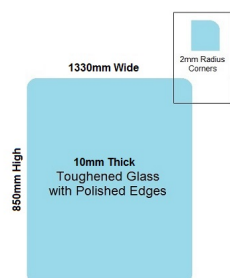

1330x850x10mm Toughened Glass Balustrade Panel with Polished edges

1330 x 850 Toughened Glass Balustrade Panel

Glass is certified to Australian Standards

- Width: 1330mm
- Height: 850mm
- Thickness: 10mm
- Weight: 28kg

Suitable for installation with:

- Posts
- Side Fix glass clamps

Rating: Not Rated Yet

Price

\$ 127.00

\$ 11.55

[Ask a question about this product](#)

Description

Glass is certified to Australian Standards

- Width: 1330mm
- Height: 850mm
- Thickness: 10mm
- Weight: 28kg

1330 x 850 Toughened Glass Balustrade Panel

Suitable for installation with:

- Posts
- Side Fix glass clamps