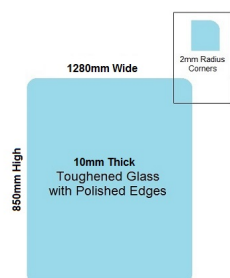

1280x850x10mm Toughened Glass Balustrade Panel with Polished edges

1280 x 850 Toughened Glass Balustrade Panel

Glass is certified to Australian Standards

- Width: 1280mm
- Height: 850mm
- Thickness: 10mm
- Weight: 27kg

Suitable for installation with:

- Posts
- Side Fix glass clamps

Rating: Not Rated Yet

Price

\$ 122.00

\$ 11.09

[Ask a question about this product](#)

Description

Glass is certified to Australian Standards

- Width: 1280mm
- Height: 850mm
- Thickness: 10mm
- Weight: 27kg

1280 x 850 Toughened Glass Balustrade Panel

Suitable for installation with:

- Posts
- Side Fix glass clamps