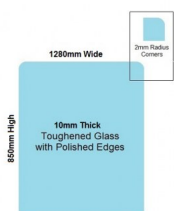

1280x850x10mm Toughened Glass Balustrade Panel with Polished edges

1280 x 850 Toughened Glass Balustrade Panel

Glass is certified to Australian Standards

- Width: 1280mm
- Height: 850mm
- Thickness: 10mm
- Weight: 27kg

Glass is certified to Australian Standards

- Width: 1280mm
- Height: 850mm
- Thickness: 10mm
- Weight: 27kg

1280 x 850 Toughened Glass Balustrade Panel

Suitable for installation with:

- Posts
- Side Fix glass clamps