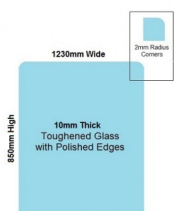

1230x850x10mm Toughened Glass Balustrade Panel with Polished edges

1230 x 850 Toughened Glass Balustrade Panel

Glass is certified to Australian Standards

- Width: 1230mm
- Height: 850mm
- Thickness: 10mm
- Weight: 26kg

Glass is certified to Australian Standards

- Width: 1230mm
- Height: 850mm
- Thickness: 10mm
- Weight: 26kg

1230 x 850 Toughened Glass Balustrade Panel

Suitable for installation with:

- Posts
- Side Fix glass clamps