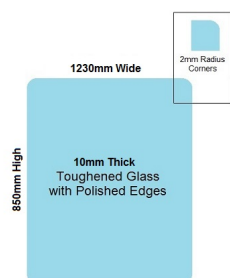

1230x850x10mm Toughened Glass Balustrade Panel with Polished edges

1230 x 850 Toughened Glass Balustrade Panel

Glass is certified to Australian Standards

- Width: 1230mm
- Height: 850mm
- Thickness: 10mm
- Weight: 26kg

Suitable for installation with:

- Posts
- Side Fix glass clamps

Rating: Not Rated Yet

Price

\$ 117.00

\$ 10.64

[Ask a question about this product](#)

Description

Glass is certified to Australian Standards

- Width: 1230mm
- Height: 850mm
- Thickness: 10mm
- Weight: 26kg

1230 x 850 Toughened Glass Balustrade Panel

Suitable for installation with:

- Posts
- Side Fix glass clamps